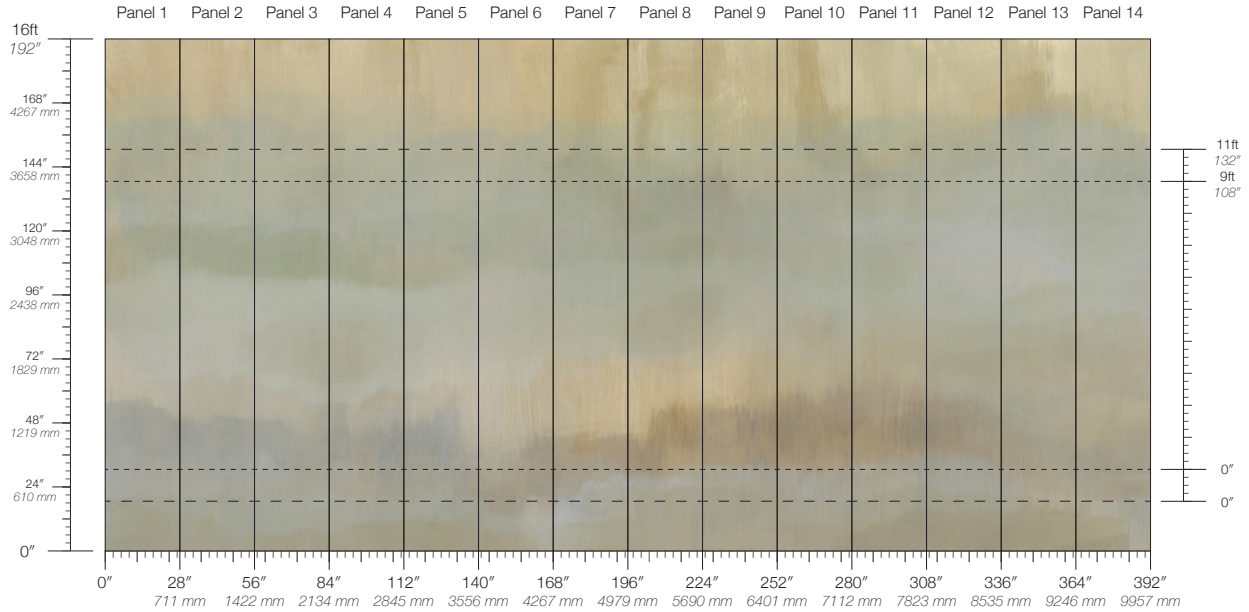

Pigment Citrine

Suitable for residential and some commercial projects

COLOR

Citrine

REPEAT

Non-repeating

DETAILS

Custom options available

DISCLAIMER

Refer to our website to see the full mural artwork. Reference the physical sample for color and texture. Panel maps represent mural artwork only.

ITEM

8503

STOCK

Made to order

MAINTENANCE

Water-based cleanser

CONTENT

Fiber Paper

LEAD TIME

4 weeks to print

ENVIRONMENTAL

FSC Certified Content

PANEL WIDTH

28\"/>

MINIMUM

1 panel

SPECS

Cellulose & Polyester Fiber

4.33 oz/yd²

147 g/m²

Fibrous Surface Texture

PANEL HEIGHT

108\"/>

132\"/>

192\"/>

PRICE

Available upon request

ORIGIN

USA

TESTING

ASTM E84 Adhered Class A