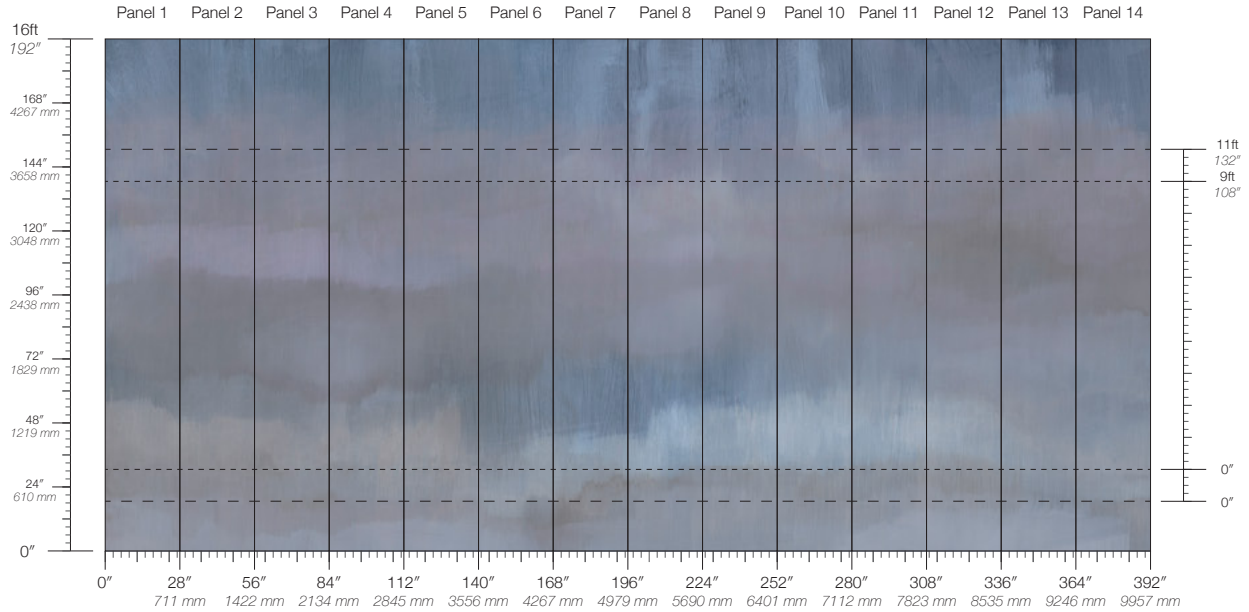

Pigment Chalcedony

Suitable for residential and some commercial projects

COLOR

Chalcedony

REPEAT

Non-repeating

DETAILS

Custom options available

DISCLAIMER

Refer to our website to see the full mural artwork. Reference the physical sample for color and texture. Panel maps represent mural artwork only.

ITEM

8502

STOCK

Made to order

MAINTENANCE

Water-based cleanser

CONTENT

Fiber Paper

LEAD TIME

4 weeks to print

ENVIRONMENTAL

FSC Certified Content

PANEL WIDTH

28" / 711 mm trimmed

MINIMUM

1 panel

SPECS

Cellulose & Polyester Fiber

4.33 oz/yd²

147 g/m²

Fibrous Surface Texture

PANEL HEIGHT

108" / 2743 mm base

132" / 3353 mm standard

192" / 4877 mm extended

PRICE

Available upon request

ORIGIN

USA

TESTING

ASTM E84 Adhered Class A