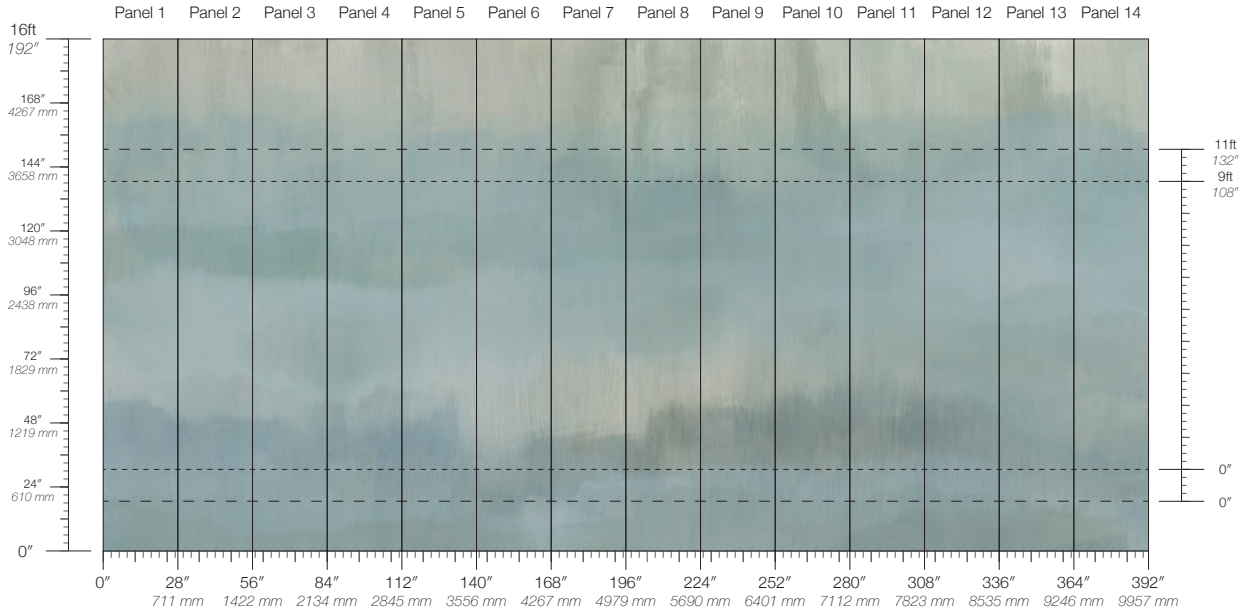

GREIGE

IVORY

UMBER

Pigment Amazonite

Suitable for residential and some commercial projects

COLOR

Amazonite

REPEAT