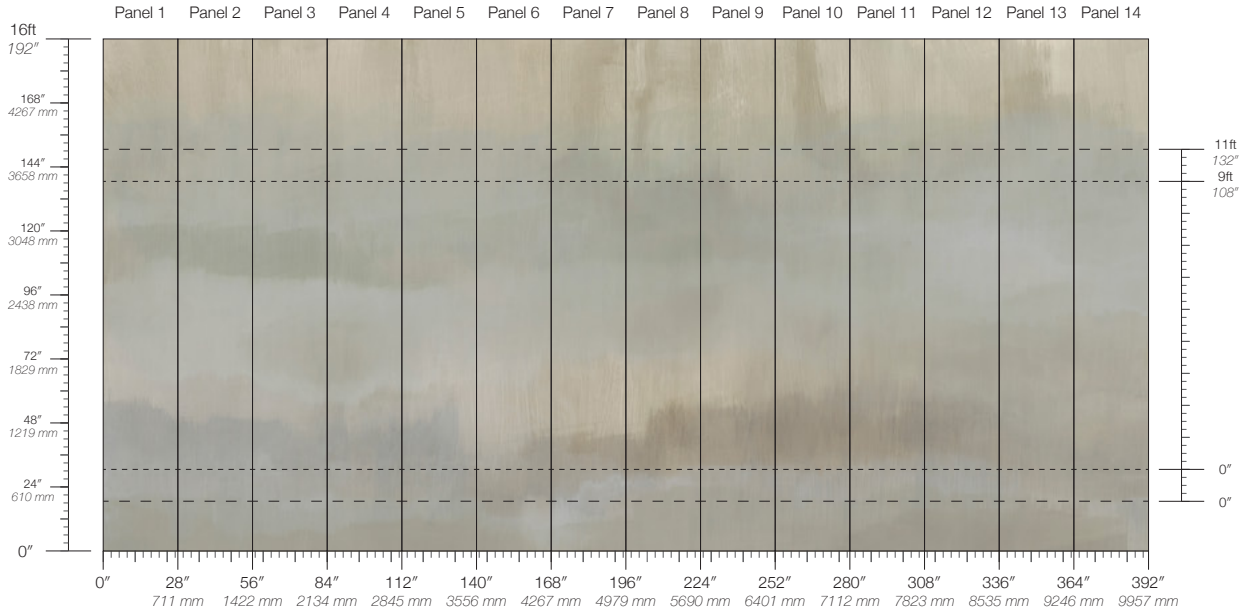

COLOR

Greige

REPEAT

Non-repeating

DETAILS

Custom options available

DISCLAIMER

Refer to our website to see the full mural artwork. Reference the physical sample for color and texture. Panel maps represent mural artwork only.