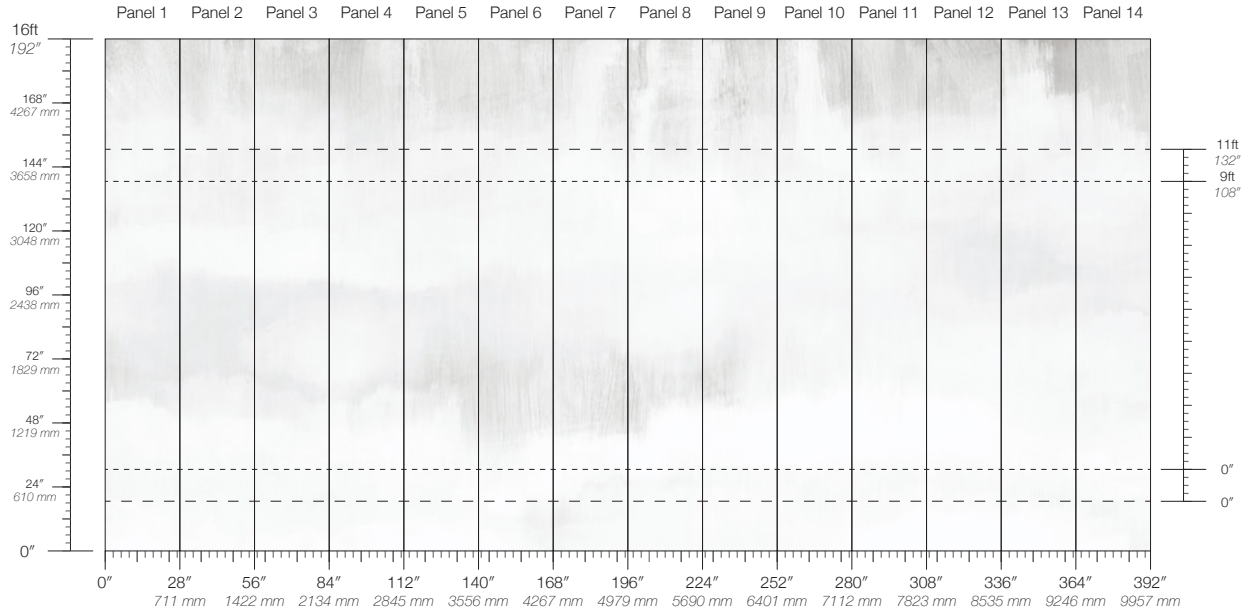

Pigment Ivory

Suitable for residential and some commercial projects

COLOR

Ivory

REPEAT

Non-repeating

DETAILS

Custom options available

DISCLAIMER

Refer to our website to see the full mural artwork. Reference the physical sample for color and texture. Panel maps represent mural artwork only.

ITEM

8506

STOCK

Made to order

MAINTENANCE

Water-based cleanser

CONTENT

Fiber Paper

LEAD TIME

4 weeks to print

ENVIRONMENTAL

FSC Certified Content

PANEL WIDTH

28" / 711 mm trimmed

MINIMUM

1 panel

SPECS

Cellulose & Polyester Fiber

4.33 oz/yd²

147 g/m²

Fibrous Surface Texture

PANEL HEIGHT

108" / 2743 mm base

132" / 3353 mm standard

192" / 4877 mm extended

PRICE

Available upon request

ORIGIN

USA

TESTING

ASTM E84 Adhered Class A