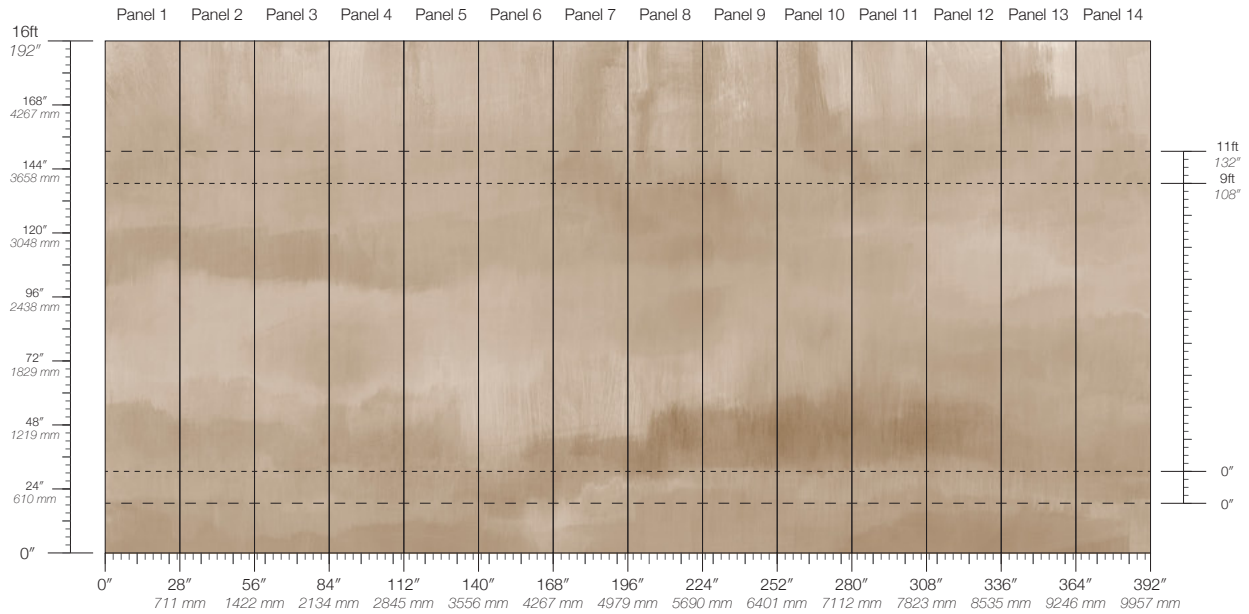

Fibrous Surface Texture

PANEL HEIGHT

108" / 2743 mm base

132" / 3353 mm standard

192" / 4877 mm extended

PRICE

Available upon request

ORIGIN

USA

TESTING

ASTM E84 Adhered Class A

Pigment Umber

Suitable for residential and some commercial projects

COLOR

Umber

REPEAT